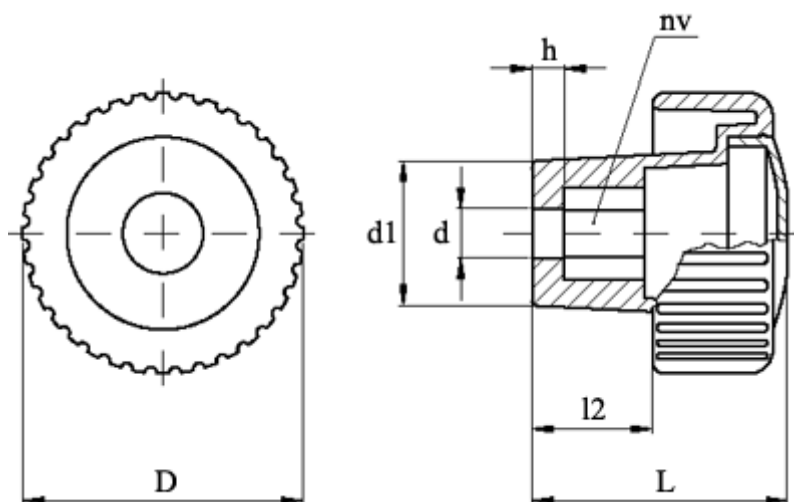

Article number: 23021387129

Description: E+G Knurled knob  
MCT.35 EH-5 C9, Black centre cap

## Measures

D = 35  
d = 5  
d1 = 18.0  
h = 4  
L = 32  
l2 = 15  
NV = 8